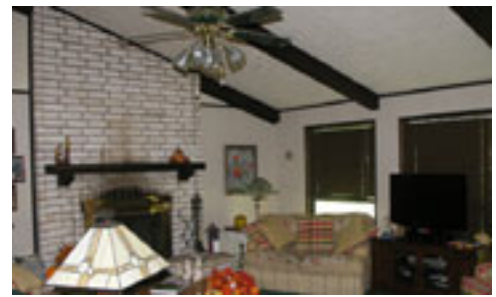

WOODVILLE PINE GROVE HOME

Large, attractive three bedroom, two bath brick and cedar home situated on a pretty 1.7 acre lot located in the Pine Grove subdivision south of Woodville.

Home has approximately 2,164 square feet of living area and features vaulted family room with brick wood burning fireplace; huge master bedroom with his & her closets and attached full bath; sun porch; several built ins; new tile flooring in kitchen and dining area; kitchen opens up into family room; and covered rear deck.

Property is landscaped and features an in-ground sprinkler system; two metal storage buildings; perimeter fencing; concrete entry drive; and a pretty wooded homesite.

Please contact us for more information.

OFFERED AT $169,900.00

Contact Tillman Johnson, Agent/Realtor® or Milton Moffett, Broker/Realtor®

See us on the web: <http://www.mmoffett.com>, or email info@mmoffett.com